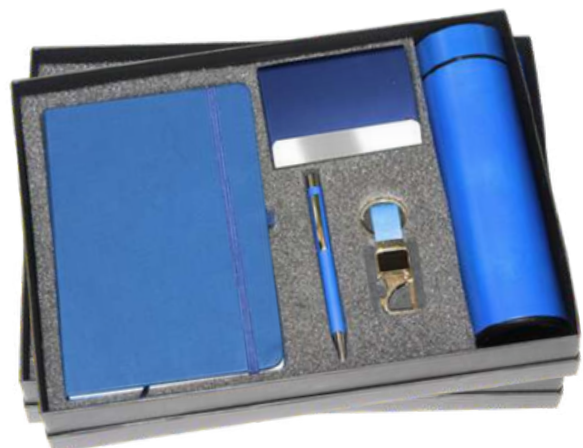

PIX-CS-5109
COLOUR - BLUE
GST-18% | HSN-481910