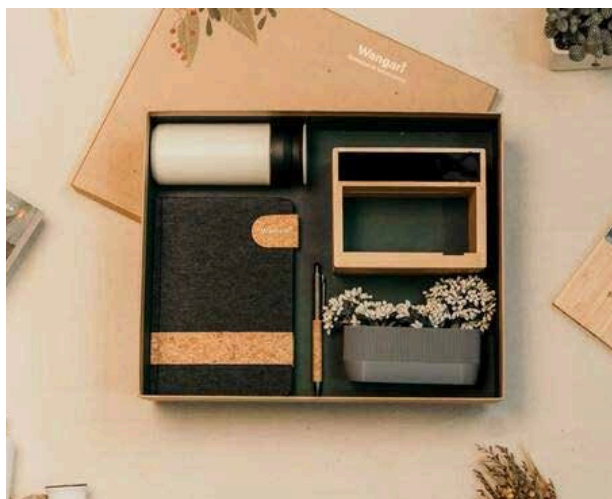

Exordium

The Exordium Gift Hamper features the Cypress 6-in-1 Multifunction Wireless Charging Junction, a 500ml Stainless Steel Sipper Flask (Black), a Custom 3D Desktop Planter/Pen Stand made from PLA, an Eco-Friendly Diary with cork texture, and a Cork Pen with Stylus Tip.